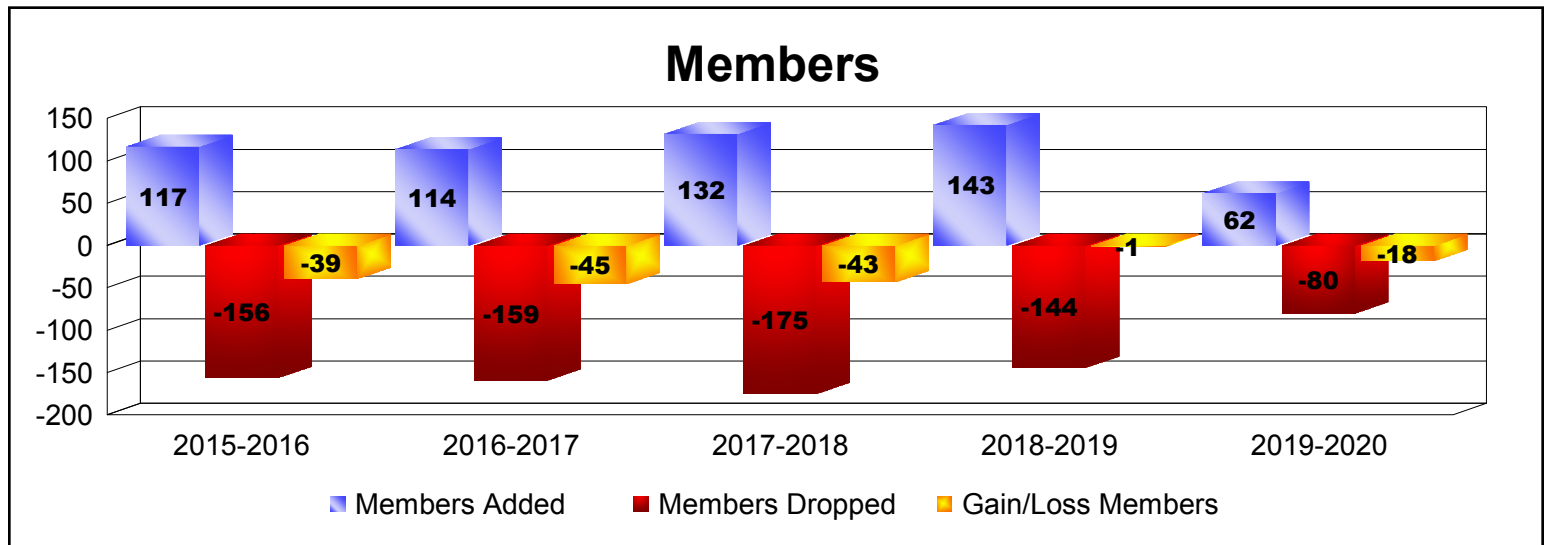

Year	New Clubs	Dropped Clubs	Gain/ Loss Clubs	New Members	Charter Members	Reinstate Members	Transfer Members	Total Member Added	Total Members Dropped	Gain/ Loss Members
2015-2016	0	0	0	105	2	4	6	117	-156	-39
2016-2017	0	0	0	98	0	6	10	114	-159	-45
2017-2018	0	0	0	111	1	1	19	132	-175	-43
2018-2019	0	0	0	128	0	8	7	143	-144	-1
2019-2020	0	0	0	53	0	4	5	62	-80	-18
Average	0	0	0	99	1	5	9	114	-143	-29

Year	New Clubs	Dropped Clubs	Gain/ Loss Clubs	New Members	Charter Members	Reinstate Members	Transfer Members	Total Member Added	Total Members Dropped	Gain/ Loss Members
2015-2016	0	0	0	30	0	0	1	31	-43	-12
2016-2017	0	0	0	29	1	2	2	34	-44	-10
2017-2018	0	0	0	27	0	1	5	33	-38	-5
2018-2019	0	0	0	27	2	0	5	34	-37	-3
2019-2020	0	0	0	8	0	0	1	9	-11	-2
Average	0	0	0	24	1	1	3	28	-35	-6