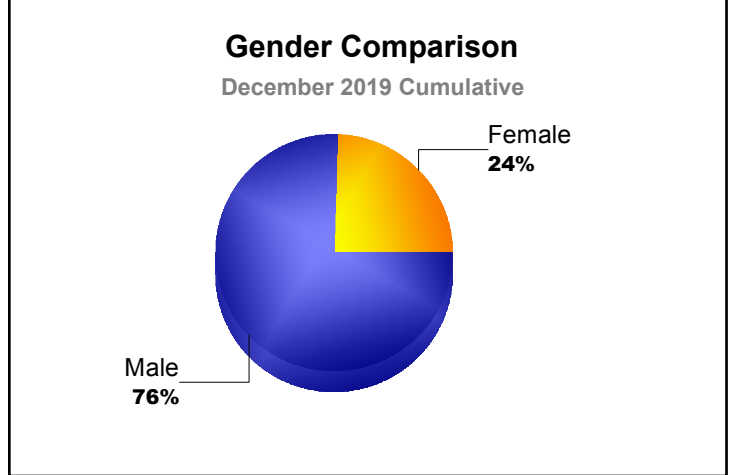

Year	New Clubs	Dropped Clubs	Gain/ Loss Clubs	New Members	Charter Members	Reinstate Members	Transfer Members	Total Member Added	Total Members Dropped	Gain/ Loss Members
2015-2016	0	0	0	105	2	4	6	117	-156	-39
2016-2017	0	0	0	98	0	6	10	114	-159	-45
2017-2018	0	0	0	111	1	1	19	132	-175	-43
2018-2019	0	0	0	128	0	8	7	143	-144	-1
2019-2020	0	0	0	53	0	4	5	62	-80	-18
Average	0	0	0	99	1	5	9	114	-143	-29