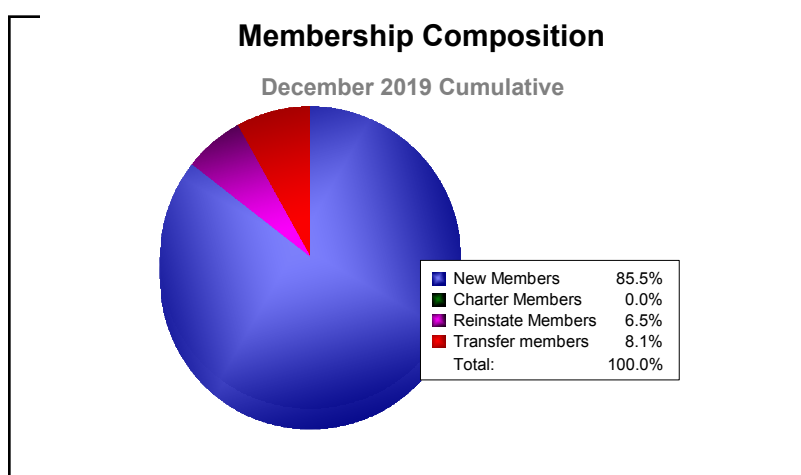

Year	New Clubs	Dropped Clubs	Gain/ Loss Clubs	New Members	Charter Members	Reinstate Members	Transfer Members	Total Member Added	Total Members Dropped	Gain/ Loss Members
2015-2016	0	0	0	105	2	4	6	117	-156	-39
2016-2017	0	0	0	98	0	6	10	114	-159	-45
2017-2018	0	0	0	111	1	1	19	132	-175	-43
2018-2019	0	0	0	128	0	8	7	143	-144	-1
2019-2020	0	0	0	53	0	4	5	62	-80	-18
Average	0	0	0	99	1	5	9	114	-143	-29

Year	New Clubs	Dropped Clubs	Gain/ Loss Clubs	New Members	Charter Members	Reinstate Members	Transfer Members	Total Member Added	Total Members Dropped	Gain/ Loss Members
2015-2016	0	0	0	30	0	0	1	31	-43	-12
2016-2017	0	0	0	29	1	2	2	34	-44	-10
2017-2018	0	0	0	27	0	1	5	33	-38	-5
2018-2019	0	0	0	27	2	0	5	34	-37	-3
2019-2020	0	0	0	8	0	0	1	9	-11	-2
Average	0	0	0	24	1	1	3	28	-35	-6