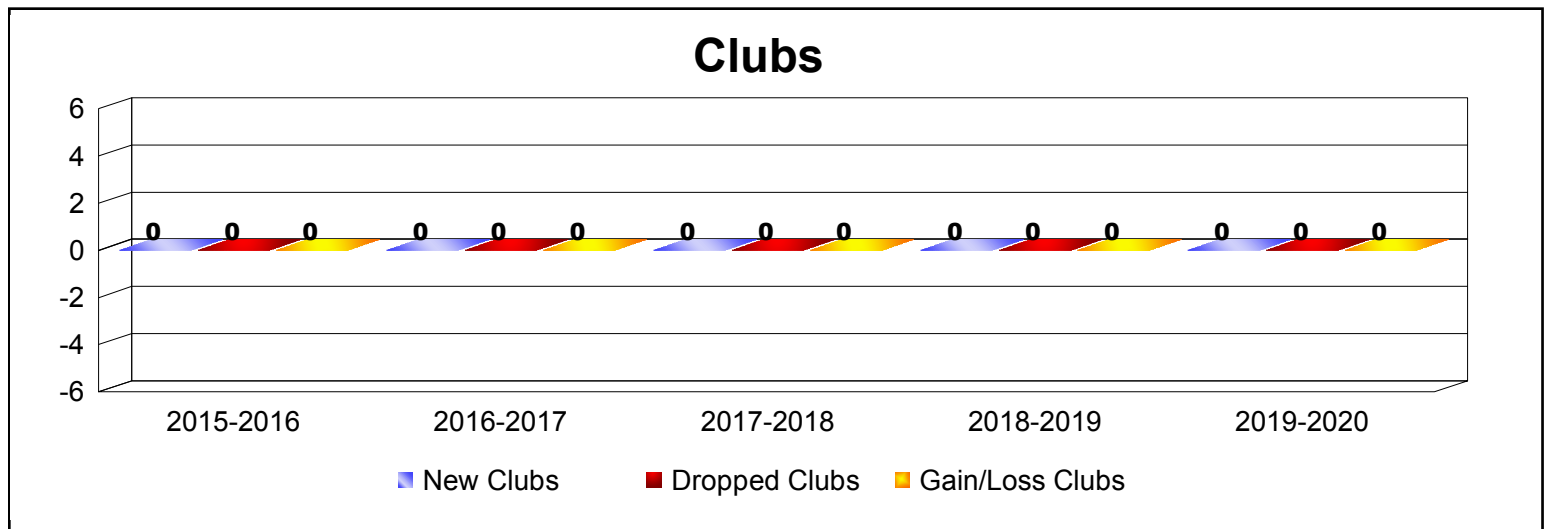

Year	New Clubs	Dropped Clubs	Gain/ Loss Clubs	New Members	Charter Members	Reinstate Members	Transfer Members	Total Member Added	Total Members Dropped	Gain/ Loss Members
2015-2016	0	0	0	105	2	4	6	117	-156	-39
2016-2017	0	0	0	98	0	6	10	114	-159	-45
2017-2018	0	0	0	111	1	1	19	132	-175	-43
2018-2019	0	0	0	128	0	8	7	143	-144	-1
2019-2020	0	0	0	53	0	4	5	62	-80	-18
Average	0	0	0	99	1	5	9	114	-143	-29

Year	New Clubs	Dropped Clubs	Gain/ Loss Clubs	New Members	Charter Members	Reinstate Members	Transfer Members	Total Member Added	Total Members Dropped	Gain/ Loss Members
2015-2016	0	0	0	30	0	0	1	31	-43	-12
2016-2017	0	0	0	29	1	2	2	34	-44	-10
2017-2018	0	0	0	27	0	1	5	33	-38	-5
2018-2019	0	0	0	27	2	0	5	34	-37	-3
2019-2020	0	0	0	8	0	0	1	9	-11	-2
Average	0	0	0	24	1	1	3	28	-35	-6